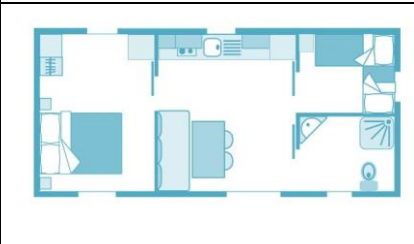

Chalet LOUISIANE ❄️

About 65 m². 1 room with 1 double bed (140 cm) + 1 bed (80cm), 1 room with 3 beds (90 cm) of which 1 bunk. Lounge with sleeping 2 people (130 cm). American kitchen equipped (dishwasher, microwave, coffee maker, toaster, kettle). Bathroom (bath, 2 sinks), separate WC, heating. Covered terrace with garden furniture.

Mobile home COQUELICOT PMR ❄️

About 32 m². 1 bedroom with 1 double bed (140 cm), 1 children's bedroom with 2 single beds (70 cm) (1 bunk bed), convertible living room bed (130 cm), kitchen (microwave, coffee maker, fridge 230 L), bathroom (shower, sink, toilet, bathroom adapted for disabled), heating, covered terrace with garden furniture.

Mobile home THYM ❄️

About 32 m². 1 bedroom with 1 double bed (140 cm), 2 bedrooms with 2 single beds (80 cm), sitting area, kitchen (microwave, coffee maker, toaster and kettle), bathroom (shower and washbasin), Separate WC, heating, covered terrace garden furniture.

Cottage PREMIUM ❄️

About 32 m². 1 bedroom with 1 double bed (160 cm), 2 bedrooms with 2 single beds (80 cm), central island dining area, kitchen (microwave, Senseo coffee machine, toaster and kettle, fridge 230 L), shower room (shower XXL, washbasin, hair dryer), separate toilet, television, heating, covered semi-open podium terrace, garden furniture.