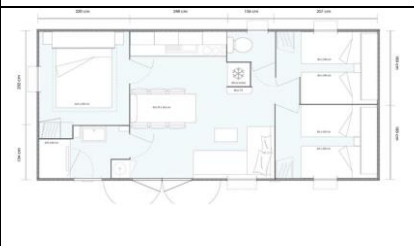

Chalet LOUISIANE ❄️

About 65 m². 1 room with 1 double bed (140 cm) + 1 bed (80cm), 1 room with 3 beds (90 cm) of which 1 bunk. Lounge with sleeping 2 people (130 cm). American kitchen equipped (dishwasher, microwave, coffee maker, toaster, kettle). Bathroom (bath, 2 sinks), separate WC, heating. Covered terrace with garden furniture.

Mobile home COQUELICOT PMR ❄️

About 32 m². 1 bedroom with 1 double bed (140 cm), 1 children's bedroom with 2 single beds (70 cm) (1 bunk bed), convertible living room bed (130 cm), kitchen (microwave, coffee maker, fridge 230 L), bathroom (shower, sink, toilet, bathroom adapted for disabled), heating, covered terrace with garden furniture.

Mobile home THYM ❄️

About 32 m². 1 bedroom with 1 double bed (140 cm), 2 bedrooms with 2 single beds (80 cm), sitting area, kitchen (microwave, coffee maker, toaster and kettle), bathroom (shower and washbasin), Separate WC, heating, covered terrace garden furniture.

Cottage PREMIUM ❄️

About 32 m². 1 bedroom with 1 double bed (160 cm), 2 bedrooms with 2 single beds (80 cm), central island dining area, kitchen (microwave, Senseo coffee machine, toaster and kettle, fridge 230 L), shower room (shower XXL, washbasin, hair dryer), separate toilet, television, heating, covered semi-open podium terrace, garden furniture.