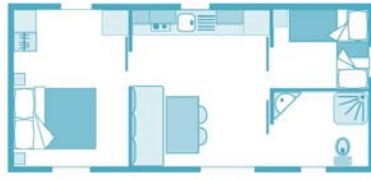

RENTAL

	 <p>sans sanitaire</p>	<p><u>ROULOTTE RANCHO 2/4 P</u></p> <p>Approx. 21 m² 1 bedroom with double bed, 2 bunk beds dining area a kitchen with dining area (microwave -onde , coffee maker) , without bathroom (15 m shared bathroom) , terrace with garden furniture</p>
		<p><u>MOBILE HOME Solieado 2 P.</u> <u>Or MH Lavande 2/4 P. (air-conditioned)</u></p> <p>Approx. 17 sqm 1 bedroom with 1 double bed, living area with kitchenette (microwave -onde , coffee machine (MH LAVANDE lounge sleeping 2 pers.) Bathroom (shower, sink , toilet) .Terrace with garden furniture</p>
		<p><u>CHALET Campeco 4 P</u></p> <p>Approx. 19 sqm 1 bedroom with 1 double bed, 1 bedroom with 2 beds , dining area with kitchenette (microwave -onde , coffee maker) , bathroom (shower, sink , toilet) . Terrace with garden furniture</p>
		<p><u>CHALET Club 5 P</u></p> <p>Approx. 26 sqm 1 bedroom with 1 double bed, 1 bedroom with 3 single beds (1 bunk) , living area with kitchenette (microwave -onde , coffee maker) , bathroom (shower, sink , toilet) Terrace with garden furniture</p>
		<p><u>MOBILE HOME Mercure 4/6 P (air-conditioned)</u></p> <p>Approx. 29 sqm 1 bedroom with 1 double bed, 1 bedroom with 2 beds, loft lounge area for sleeping 2 people equipped kitchenette (microwave -onde , coffee maker) , bathroom (shower, sink), separate toilet. Terrace with garden furniture</p>
		<p><u>MOBILE HOME Sun Roller (air-conditioned) 4/6 P</u></p> <p>Approx. 27 sqm 1 bedroom with 1 double bed, 1 bedroom with 2 beds, loft lounge area for sleeping 2 people equipped kitchenette (microwave -onde , coffee maker) , bathroom (shower, sink), separate toilet. Terrace with garden furniture</p>
		<p><u>CHALET Louisiane (air-conditioned) 6/8 P</u></p> <p>1 bedroom with 1 double , 1 single bed, 1 bedroom with 3 single beds including 1 bunk bed , living room with sleeping 2 people . equipped kitchen (microwave , coffee maker) . bathroom (bath, 2 washbasins), separate toilet. Terrace with garden furniture</p>